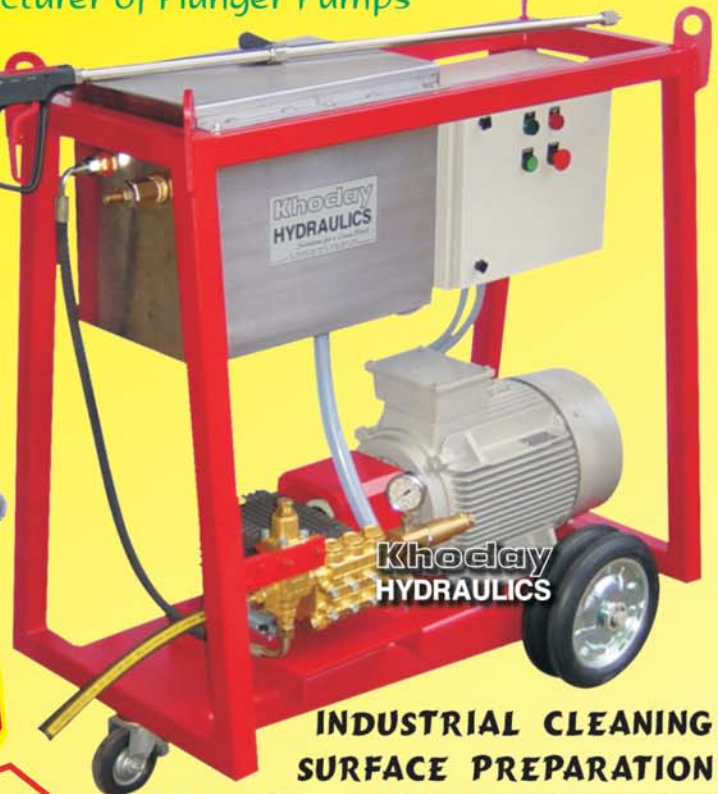

Khoday HYDRAULICS

Offers

The Complete Range of High Pressure Water-jet Cleaning Pumps, Systems & Accessories from the World's Largest Manufacturer of Plunger Pumps

HIGH PRESSURE WATER JET CLEANERS

Available Ex-Stock

INDUSTRIAL CLEANING SURFACE PREPARATION

HIGH PRESSURE WATER BLASTERS

FROM 7 BAR TO 4000 BAR

NEW

Flame Proof Units Also Available

HIGH PRESSURE WATER JET PUMPS

From 100 psi (7 Bar) to 60,000 psi (4000 Bar)